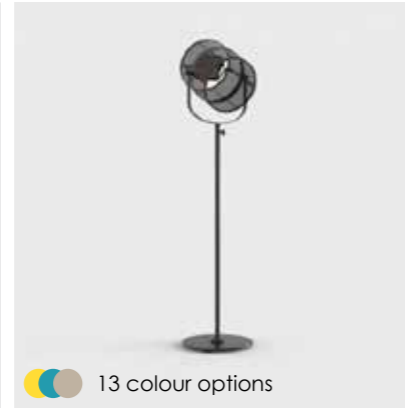

13 colour options

Floor lamp
La lampe petite black
Solar powered & rechargeable
Min. burn time: 9 hours
ø 25 x 36 cm
• Aluminium frame & batyline shade
• Indoor & outdoor
• 360 degree rotation of the shade

13 colour options

Floor lamp
La lampe petite white
Solar powered & rechargeable
Min. burn time: 9 hours
ø 25 x 36 cm
• Aluminium frame & batyline shade
• Indoor & outdoor
• 360 degree rotation of the shade

Floor lamp
La lampe paris black
Solar powered & rechargeable
Min. burn time: 9 hours
ø 40 x 140/170 cm Adjustable stand height
• Aluminium frame & batyline shade
• Indoor & outdoor
• 360 degree rotation of the shade