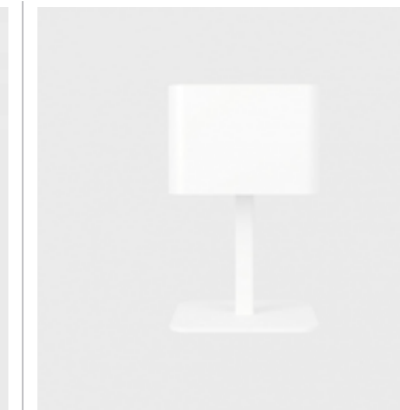

Table light
La lampe pose 3 mustard
Solar powered & rechargeable
Min. burn time: 6 hours
• 15 x 25 x 15 cm
• Aluminium
• Indoor & outdoor

Table light
La lampe pose 3 white
Solar powered & rechargeable
Min. burn time: 6 hours
• 15 x 25 x 15 cm
• Aluminium
• Indoor & outdoor