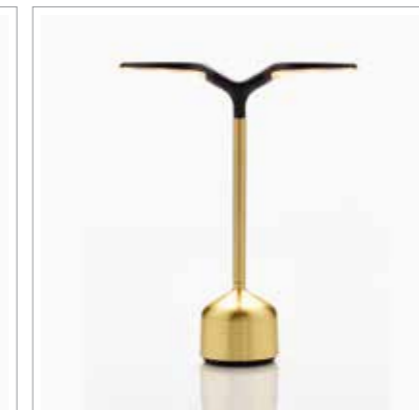

Cru Grand cru

- Min. burn time: 18 hours (2 nights!)
- Ø 9 x h 32 cm
- Anodized brushed aluminium
- Indoor & outdoor
- Rechargeable

Colours

Aluminum

Black

Copper

Gold

Lava

Rose Gold

Sand

White