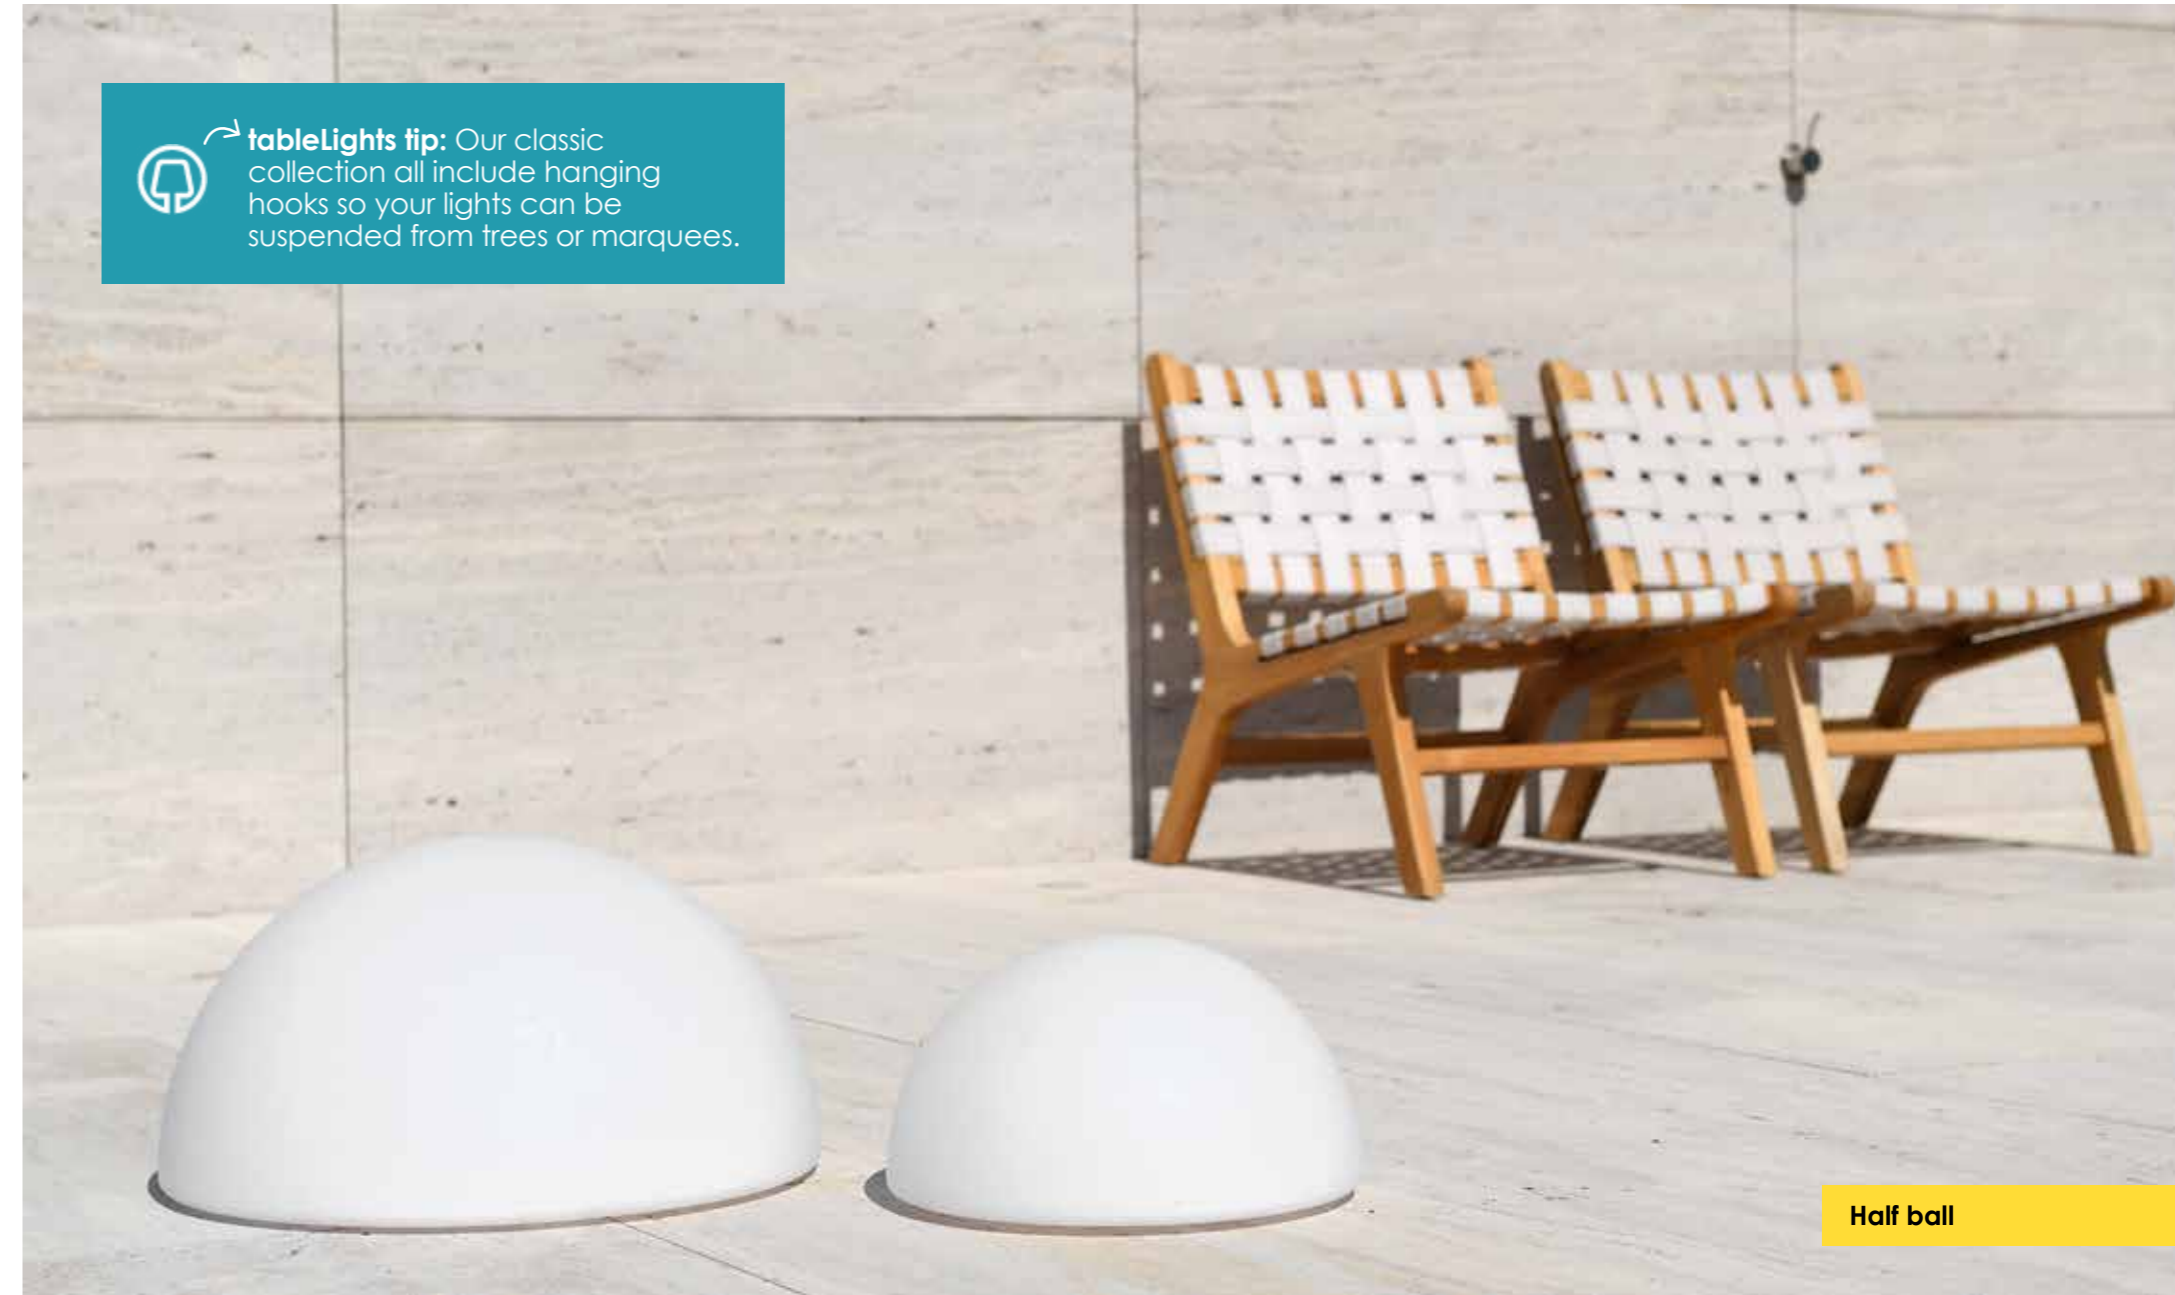

Natural shapes Byblos
Min. burn time: 9 hours
ø 31 x 32 cm
• Polyethylene
• Indoor & outdoor
• Floats on water
• Rechargeable

Natural shapes Lantern
Min. burn time: 9 hours
ø 29 x 40 cm
• Polyethylene
• Indoor & outdoor
• Rechargeable

Natural shapes Teardrop small
Min. burn time: 9 hours
ø 28 x 30 cm
• Polyethylene
• Indoor & outdoor
• Floats on water
• Rechargeable

Natural shapes Teardrop big
Min. burn time: 9 hours
ø 50 x 51 cm
• Polyethylene
• Indoor & outdoor
• Floats on water
• Rechargeable

Half ball