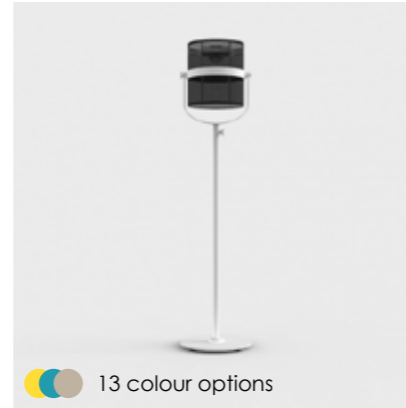

Floor lamp
La lampe paris white
Solar powered & rechargeable
Min. burn time: 9 hours
ø 40 x 140/170 cm Adjustable stand height
• Aluminium frame & batyline shade
• Indoor & outdoor
• 360 degree rotation of the shade