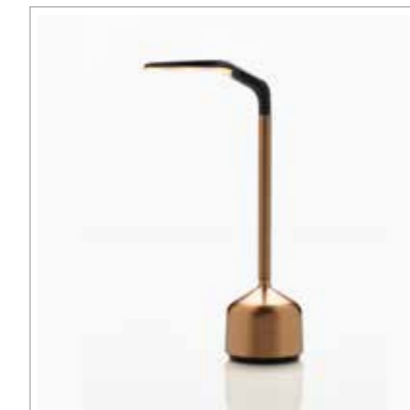

Cru Petit cru

- Min. burn time: 18 hours (2 nights!)
- Ø 9 x h 32 cm
- Anodized brushed aluminium
- Indoor & outdoor
- Rechargeable