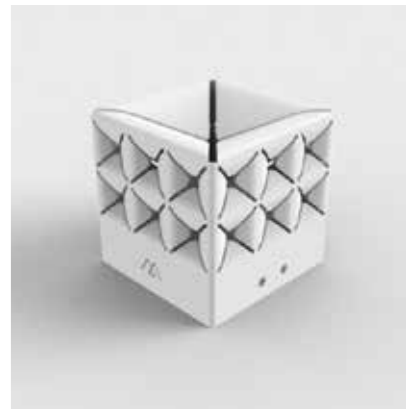

Table light
La lampe popup mustard
 Solar powered & rechargeable
 Min. burn time: 6 hours
 • 10.5 x 10.5 x 10.5 cm
 • Aluminium
 • Indoor & outdoor
 • Includes u-hook for wall hanging

Table light
La lampe popup white
 Solar powered & rechargeable
 Min. burn time: 6 hours
 • 10.5 x 10.5 x 10.5 cm
 • Aluminium
 • Indoor & outdoor
 • Includes u-hook for wall hanging