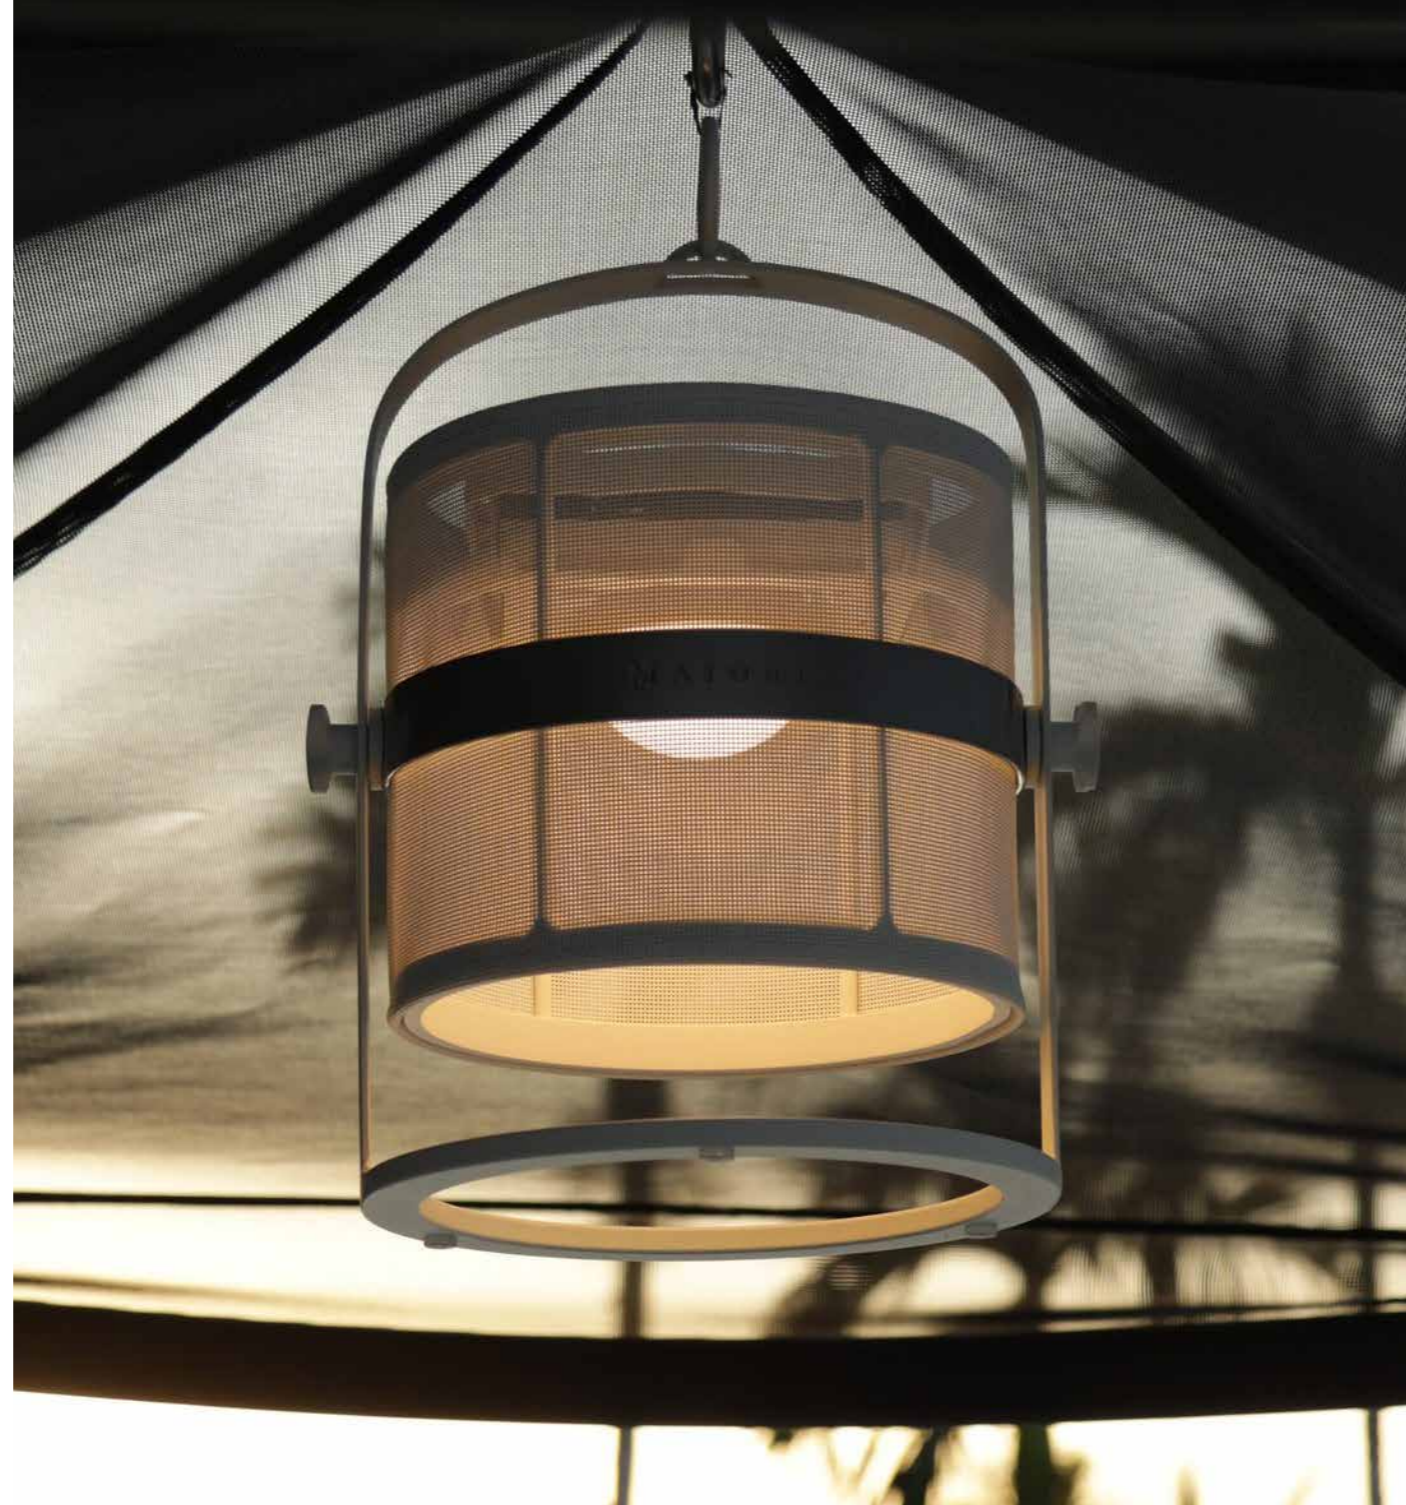

Tealight holder
Cuub tealight holder
Chilli / Capucine / Pink praline
• 8 x 7.5 x 7.5 cm
• Aluminium & polypropylene
• Indoor & outdoor
• Suitable for LED and real tealights

Maiori

Solar powered

Innovation & efficiency in design have made Maiori the leader in outdoor solar lamps. Their aim is to create Inspiring, autonomous, state-of-the-art solar lamps that promise to light up your nights wherever you are.

Features & benefits

- Wireless
- 3 brightness settings (low, medium, bright)
- Integrated solar panels
- Charge via daylight or by USB cable
- IP 44 (water resistant)
- Control via bluetooth
- Auto on/off light sensor

Warranty: 12 Months