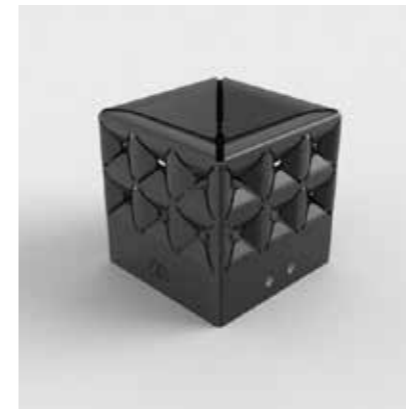

Floor lamp
La lampe parc black small
 Solar powered & rechargeable
 Min. burn time: 9 hours
 • 18 x 30 x 18 cm
 • Aluminium
 • Indoor & outdoor

Table light
La lampe popup charcoal
 Solar powered & rechargeable
 Min. burn time: 6 hours
 • 10.5 x 10.5 x 10.5 cm
 • Aluminium
 • Indoor & outdoor
 • Includes u-hook for wall hanging