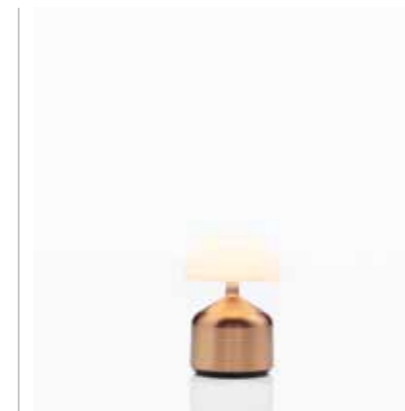

Demoiselle
Demoiselle tall cap opal
 Min. burn time: 18 hours (2 nights!)
 ø 9 x 32 cm
 • Anodized brushed aluminium
 • Indoor & outdoor
 • Rechargeable

Demoiselle
Demoiselle small bowl
 Min. burn time: 18 hours (2 nights!)
 ø 9 x 14 cm
 • Anodized brushed aluminium
 • Indoor & outdoor
 • Rechargeable

Demoiselle
Demoiselle small cap
 Min. burn time: 18 hours (2 nights!)
 ø 9 x 14 cm
 • Anodized brushed aluminium
 • Indoor & outdoor
 • Rechargeable

Demoiselle
Demoiselle small cylinder
 Min. burn time: 18 hours (2 nights!)
 ø 9 x 14 cm
 • Anodized brushed aluminium
 • Indoor & outdoor
 • Rechargeable