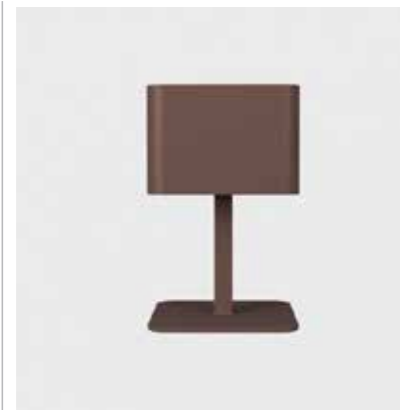

Table light
La lampe pose 3 mustard
Solar powered & rechargeable
Min. burn time: 6 hours
• 15 x 25 x 15 cm
• Aluminium
• Indoor & outdoor

Table light
La lampe pose 3 white
Solar powered & rechargeable
Min. burn time: 6 hours
• 15 x 25 x 15 cm
• Aluminium
• Indoor & outdoor